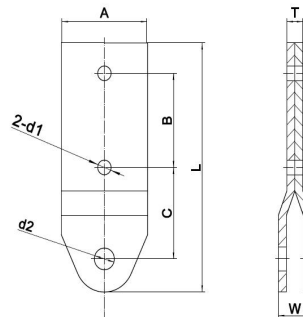

Wheel Number	Dimensions					Trolley Size
	A	B	C	D	d	
φ120X25	1.42"	1.30"	0.85"	4.72"	0.98"	6"
	36mm	33mm	21.5mm	120mm	25mm	
φ80X25	1.12"	0.98"	0.67"	3.15"	0.98"	4"
	28.5mm	25mm	17mm	80mm	25mm	
φ82X25	1.12"	0.98"	0.67"	3.23"	0.98"	4"
	28.5mm	25mm	17mm	82mm	25mm	
φ60X16	0.83"	0.75"	0.51"	2.36"	0.63"	3"
	21mm	19mm	13mm	60mm	16mm	

## H Type/I Type/B Type

Trolley Size	Matched Chain	Dimensions									
		A	B	C	D	E	L	M	d1	d2	T
6"	678	2.99"	2.76"	2"	2"	2.9"	8.74"	7\8-9	0.53"	0.22"	0.50"
		76mm	70mm	50.8mm	50.8mm	73.5mm	222mm	/	13.5mm	5.5mm	12.7mm
4"	458	2"	2.13"	2.12"	1.37"	2.13"	7"	5\8-11	0.41"	0.19"	0.37"
		50.8mm	54mm	53.9mm	34.9mm	54mm	177.8mm	/	10.5mm	4.8mm	9.5mm
3"	348	1.50"	1.88"	1.56"	1.25"	1.80"	5.75"	1\2-13	0.335"	0.14"	0.25"
		38.1mm	47.8mm	39.7mm	31.8mm	45.8mm	146mm	/	8.5mm	3.6mm	6.35mm

Trolley Size	Matched Chain	Dimensions							
		A	B	C	L	d1	d2	W	T
6"	678	2.99"	2.76"	2.5"	7.01"	0.53"	0.81"	1.31"	0.50"
		76mm	70mm	63.5mm	178mm	13.5mm	20.6mm	33.3mm	12.7mm
4"	458	2.13"	2.13"	2.19"	5.75"	0.41"	0.53"	1.125"	0.39"
		54mm	54mm	55.6mm	146mm	10.5mm	13.5mm	28.6mm	10mm
3"	348	1.50"	1.88"	2.25"	5.24"	0.335"	0.53"	0.81"	0.24"
		38.1mm	47.8mm	57mm	133mm	8.5mm	13.5mm	20.6mm	6mm

Load bar for X458 trolley

Load bar for X678 trolley

Trolley Size	Matched Chain	Dimensions					
		A	B	C	UN	E	F
6"	678	1.25"	0.31"	0.5"	1/2X13	0.31"	0.75"
		31.75mm	7.93mm	12.7mm	/	7.93mm	19mm
4"	458	1"	0.234"	0.4"	3/8X24	0.22"	0.56"
		25.4mm	5.95mm	10.3mm	/	5.6mm	14.3mm
3"	348	0.75"	0.2"	0.4"	5/16X18	0.188"	0.5"
		19mm	5.1mm	10.3mm	/	4.76mm	12.7mm