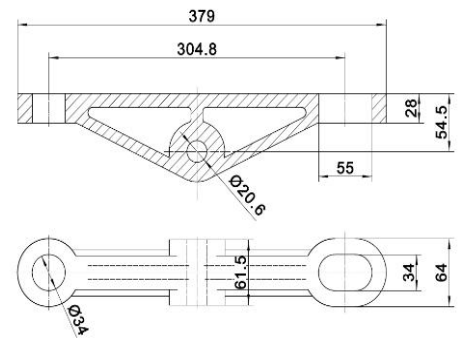

## H Type/I Type/B Type

Trolley Size	Matched Chain	Dimensions									
		A	B	C	D	E	L	M	d1	d2	T
6"	678	2.99"	2.76"	2"	2"	2.9"	8.74"	7\8-9	0.53"	0.22"	0.50"
		76mm	70mm	50.8mm	50.8mm	73.5mm	222mm	/	13.5mm	5.5mm	12.7mm
4"	458	2"	2.13"	2.12"	1.37"	2.13"	7"	5\8-11	0.41"	0.19"	0.37"
		50.8mm	54mm	53.9mm	34.9mm	54mm	177.8mm	/	10.5mm	4.8mm	9.5mm
3"	348	1.50"	1.88"	1.56"	1.25"	1.80"	5.75"	1\2-13	0.335"	0.14"	0.25"
		38.1mm	47.8mm	39.7mm	31.8mm	45.8mm	146mm	/	8.5mm	3.6mm	6.35mm

Trolley Size	Matched Chain	Dimensions					
		A	B	C	L	d1	T
6"	678	2.99"	2.76"	0.75"	4.02"	0.53"	0.47"
		76mm	70mm	19mm	102mm	13.5mm	12mm
4"	458	1.77"	2.13"	0.69"	3.24"	0.41"	0.39"
		45mm	54mm	17.5mm	82.5mm	10.5mm	10mm
3"	348	1.50"	1.88"	0.43"	2.76"	0.33"	0.25"
		38.1mm	47.8mm	11mm	70mm	8.5mm	6.35mm

Trolley Size	Matched Chain	Dimensions							
		A	B	C	L	d1	d2	W	T
6"	678	2.99"	2.76"	2.5"	7.01"	0.53"	0.81"	1.31"	0.50"
		76mm	70mm	63.5mm	178mm	13.5mm	20.6mm	33.3mm	12.7mm
4"	458	2.13"	2.13"	2.19"	5.75"	0.41"	0.53"	1.125"	0.39"
		54mm	54mm	55.6mm	146mm	10.5mm	13.5mm	28.6mm	10mm
3"	348	1.50"	1.88"	2.25"	5.24"	0.335"	0.53"	0.81"	0.24"
		38.1mm	47.8mm	57mm	133mm	8.5mm	13.5mm	20.6mm	6mm

Load bar for X458 trolley

Load bar for X678 trolley

Trolley Size	Matched Chain	Dimensions					
		A	B	C	UN	E	F
6"	678	1.25"	0.31"	0.5"	1/2X13	0.31"	0.75"
		31.75mm	7.93mm	12.7mm	/	7.93mm	19mm
4"	458	1"	0.234"	0.4"	3/8X24	0.22"	0.56"
		25.4mm	5.95mm	10.3mm	/	5.6mm	14.3mm
3"	348	0.75"	0.2"	0.4"	5/16X18	0.188"	0.5"
		19mm	5.1mm	10.3mm	/	4.76mm	12.7mm