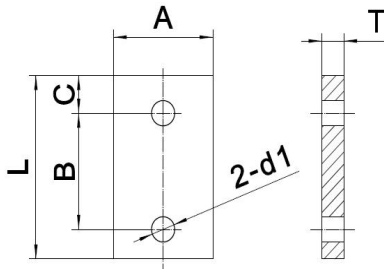

Wheel Number	Dimensions					Trolley Size
	A	B	C	D	d	
φ120X25	1.42"	1.30"	0.85"	4.72"	0.98"	6"
	36mm	33mm	21.5mm	120mm	25mm	
φ80X25	1.12"	0.98"	0.67"	3.15"	0.98"	4"
	28.5mm	25mm	17mm	80mm	25mm	
φ82X25	1.12"	0.98"	0.67"	3.23"	0.98"	4"
	28.5mm	25mm	17mm	82mm	25mm	
φ60X16	0.83"	0.75"	0.51"	2.36"	0.63"	3"
	21mm	19mm	13mm	60mm	16mm	

## H Type/I Type/B Type

Trolley Size	Matched Chain	Dimensions									
		A	B	C	D	E	L	M	d1	d2	T
6"	678	2.99"	2.76"	2"	2"	2.9"	8.74"	7\8-9	0.53"	0.22"	0.50"
		76mm	70mm	50.8mm	50.8mm	73.5mm	222mm	/	13.5mm	5.5mm	12.7mm
4"	458	2"	2.13"	2.12"	1.37"	2.13"	7"	5\8-11	0.41"	0.19"	0.37"
		50.8mm	54mm	53.9mm	34.9mm	54mm	177.8mm	/	10.5mm	4.8mm	9.5mm
3"	348	1.50"	1.88"	1.56"	1.25"	1.80"	5.75"	1\2-13	0.335"	0.14"	0.25"
		38.1mm	47.8mm	39.7mm	31.8mm	45.8mm	146mm	/	8.5mm	3.6mm	6.35mm

Trolley Size	Matched Chain	Dimensions							
		A	B	C	L	d1	d2	W	T
6"	678	2.99"	2.76"	2.5"	7.01"	0.53"	0.81"	1.31"	0.50"
		76mm	70mm	63.5mm	178mm	13.5mm	20.6mm	33.3mm	12.7mm
4"	458	2.13"	2.13"	2.19"	5.75"	0.41"	0.53"	1.125"	0.39"
		54mm	54mm	55.6mm	146mm	10.5mm	13.5mm	28.6mm	10mm
3"	348	1.50"	1.88"	2.25"	5.24"	0.335"	0.53"	0.81"	0.24"
		38.1mm	47.8mm	57mm	133mm	8.5mm	13.5mm	20.6mm	6mm

Load bar for X458 trolley

Load bar for X678 trolley

Trolley Size	Matched Chain	Dimensions					
		A	B	C	UN	E	F
6"	678	1.25"	0.31"	0.5"	1/2X13	0.31"	0.75"
		31.75mm	7.93mm	12.7mm	/	7.93mm	19mm
4"	458	1"	0.234"	0.4"	3/8X24	0.22"	0.56"
		25.4mm	5.95mm	10.3mm	/	5.6mm	14.3mm
3"	348	0.75"	0.2"	0.4"	5/16X18	0.188"	0.5"
		19mm	5.1mm	10.3mm	/	4.76mm	12.7mm