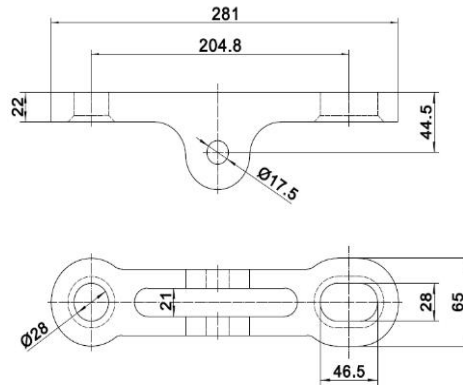

## H Type/I Type/B Type

Trolley Size	Matched Chain	Dimensions									
		A	B	C	D	E	L	M	d1	d2	T
6"	678	2.99"	2.76"	2"	2"	2.9"	8.74"	7\8-9	0.53"	0.22"	0.50"
		76mm	70mm	50.8mm	50.8mm	73.5mm	222mm	/	13.5mm	5.5mm	12.7mm
4"	458	2"	2.13"	2.12"	1.37"	2.13"	7"	5\8-11	0.41"	0.19"	0.37"
		50.8mm	54mm	53.9mm	34.9mm	54mm	177.8mm	/	10.5mm	4.8mm	9.5mm
3"	348	1.50"	1.88"	1.56"	1.25"	1.80"	5.75"	1\2-13	0.335"	0.14"	0.25"
		38.1mm	47.8mm	39.7mm	31.8mm	45.8mm	146mm	/	8.5mm	3.6mm	6.35mm

Trolley Size	Matched Chain	Dimensions					
		A	B	C	L	d1	T
6"	678	2.99"	2.76"	0.75"	4.02"	0.53"	0.47"
		76mm	70mm	19mm	102mm	13.5mm	12mm
4"	458	1.77"	2.13"	0.69"	3.24"	0.41"	0.39"
		45mm	54mm	17.5mm	82.5mm	10.5mm	10mm
3"	348	1.50"	1.88"	0.43"	2.76"	0.33"	0.25"
		38.1mm	47.8mm	11mm	70mm	8.5mm	6.35mm

Trolley Size	Matched Chain	Dimensions							
		A	B	C	L	d1	d2	W	T
6"	678	2.99"	2.76"	2.5"	7.01"	0.53"	0.81"	1.31"	0.50"
		76mm	70mm	63.5mm	178mm	13.5mm	20.6mm	33.3mm	12.7mm
4"	458	2.13"	2.13"	2.19"	5.75"	0.41"	0.53"	1.125"	0.39"
		54mm	54mm	55.6mm	146mm	10.5mm	13.5mm	28.6mm	10mm
3"	348	1.50"	1.88"	2.25"	5.24"	0.335"	0.53"	0.81"	0.24"
		38.1mm	47.8mm	57mm	133mm	8.5mm	13.5mm	20.6mm	6mm

Load bar for X458 trolley

Load bar for X678 trolley

Trolley Size	Matched Chain	Dimensions					
		A	B	C	UN	E	F
6"	678	1.25"	0.31"	0.5"	1/2X13	0.31"	0.75"
		31.75mm	7.93mm	12.7mm	/	7.93mm	19mm
4"	458	1"	0.234"	0.4"	3/8X24	0.22"	0.56"
		25.4mm	5.95mm	10.3mm	/	5.6mm	14.3mm
3"	348	0.75"	0.2"	0.4"	5/16X18	0.188"	0.5"
		19mm	5.1mm	10.3mm	/	4.76mm	12.7mm