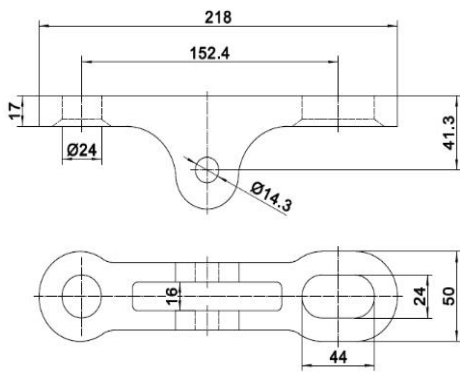

## H Type/I Type/B Type

Trolley Size	Matched Chain	Dimensions									
		A	B	C	D	E	L	M	d1	d2	T
6"	678	2.99"	2.76"	2"	2"	2.9"	8.74"	7\8-9	0.53"	0.22"	0.50"
		76mm	70mm	50.8mm	50.8mm	73.5mm	222mm	/	13.5mm	5.5mm	12.7mm
4"	458	2"	2.13"	2.12"	1.37"	2.13"	7"	5\8-11	0.41"	0.19"	0.37"
		50.8mm	54mm	53.9mm	34.9mm	54mm	177.8mm	/	10.5mm	4.8mm	9.5mm
3"	348	1.50"	1.88"	1.56"	1.25"	1.80"	5.75"	1\2-13	0.335"	0.14"	0.25"
		38.1mm	47.8mm	39.7mm	31.8mm	45.8mm	146mm	/	8.5mm	3.6mm	6.35mm

Trolley Size	Matched Chain	Dimensions					
		A	B	C	L	d1	T
6"	678	2.99"	2.76"	0.75"	4.02"	0.53"	0.47"
		76mm	70mm	19mm	102mm	13.5mm	12mm
4"	458	1.77"	2.13"	0.69"	3.24"	0.41"	0.39"
		45mm	54mm	17.5mm	82.5mm	10.5mm	10mm
3"	348	1.50"	1.88"	0.43"	2.76"	0.33"	0.25"
		38.1mm	47.8mm	11mm	70mm	8.5mm	6.35mm

Trolley Size	Matched Chain	Dimensions							
		A	B	C	L	d1	d2	W	T
6"	678	2.99"	2.76"	2.5"	7.01"	0.53"	0.81"	1.31"	0.50"
		76mm	70mm	63.5mm	178mm	13.5mm	20.6mm	33.3mm	12.7mm
4"	458	2.13"	2.13"	2.19"	5.75"	0.41"	0.53"	1.125"	0.39"
		54mm	54mm	55.6mm	146mm	10.5mm	13.5mm	28.6mm	10mm
3"	348	1.50"	1.88"	2.25"	5.24"	0.335"	0.53"	0.81"	0.24"
		38.1mm	47.8mm	57mm	133mm	8.5mm	13.5mm	20.6mm	6mm

Load bar for X458 trolley

Load bar for X678 trolley

Trolley Size	Matched Chain	Dimensions					
		A	B	C	UN	E	F
6"	678	1.25"	0.31"	0.5"	1/2X13	0.31"	0.75"
		31.75mm	7.93mm	12.7mm	/	7.93mm	19mm
4"	458	1"	0.234"	0.4"	3/8X24	0.22"	0.56"
		25.4mm	5.95mm	10.3mm	/	5.6mm	14.3mm
3"	348	0.75"	0.2"	0.4"	5/16X18	0.188"	0.5"
		19mm	5.1mm	10.3mm	/	4.76mm	12.7mm