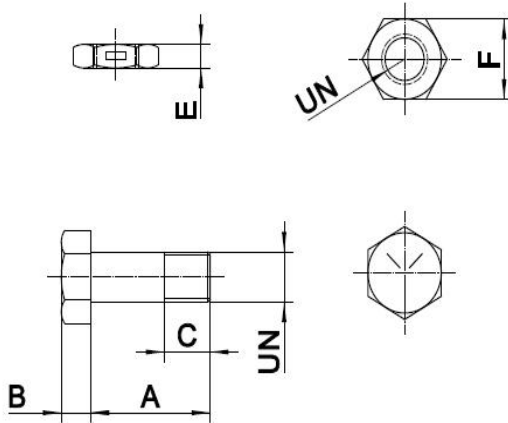

Wheel Number	Dimensions					Trolley Size
	A	B	C	D	d	
φ120X25	1.42"	1.30"	0.85"	4.72"	0.98"	6"
	36mm	33mm	21.5mm	120mm	25mm	
φ80X25	1.12"	0.98"	0.67"	3.15"	0.98"	4"
	28.5mm	25mm	17mm	80mm	25mm	
φ82X25	1.12"	0.98"	0.67"	3.23"	0.98"	4"
	28.5mm	25mm	17mm	82mm	25mm	
φ60X16	0.83"	0.75"	0.51"	2.36"	0.63"	3"
	21mm	19mm	13mm	60mm	16mm	

Trolley Size	Matched Chain	Dimensions					
		A	B	C	L	d1	T
6"	678	2.99"	2.76"	0.75"	4.02"	0.53"	0.47"
		76mm	70mm	19mm	102mm	13.5mm	12mm
4"	458	1.77"	2.13"	0.69"	3.24"	0.41"	0.39"
		45mm	54mm	17.5mm	82.5mm	10.5mm	10mm
3"	348	1.50"	1.88"	0.43"	2.76"	0.33"	0.25"
		38.1mm	47.8mm	11mm	70mm	8.5mm	6.35mm

Trolley Size	Matched Chain	Dimensions							
		A	B	C	L	d1	d2	W	T
6"	678	2.99"	2.76"	2.5"	7.01"	0.53"	0.81"	1.31"	0.50"
		76mm	70mm	63.5mm	178mm	13.5mm	20.6mm	33.3mm	12.7mm
4"	458	2.13"	2.13"	2.19"	5.75"	0.41"	0.53"	1.125"	0.39"
		54mm	54mm	55.6mm	146mm	10.5mm	13.5mm	28.6mm	10mm
3"	348	1.50"	1.88"	2.25"	5.24"	0.335"	0.53"	0.81"	0.24"
		38.1mm	47.8mm	57mm	133mm	8.5mm	13.5mm	20.6mm	6mm

Load bar for X458 trolley

Load bar for X678 trolley

Trolley Size	Matched Chain	Dimensions					
		A	B	C	UN	E	F
6"	678	1.25"	0.31"	0.5"	1/2X13	0.31"	0.75"
		31.75mm	7.93mm	12.7mm	/	7.93mm	19mm
4"	458	1"	0.234"	0.4"	3/8X24	0.22"	0.56"
		25.4mm	5.95mm	10.3mm	/	5.6mm	14.3mm
3"	348	0.75"	0.2"	0.4"	5/16X18	0.188"	0.5"
		19mm	5.1mm	10.3mm	/	4.76mm	12.7mm