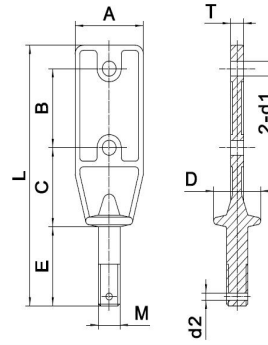

Wheel Number	Dimensions					Trolley Size
	A	B	C	D	d	
φ120X25	1.42"	1.30"	0.85"	4.72"	0.98"	6"
	36mm	33mm	21.5mm	120mm	25mm	
φ80X25	1.12"	0.98"	0.67"	3.15"	0.98"	4"
	28.5mm	25mm	17mm	80mm	25mm	
φ82X25	1.12"	0.98"	0.67"	3.23"	0.98"	4"
	28.5mm	25mm	17mm	82mm	25mm	
φ60X16	0.83"	0.75"	0.51"	2.36"	0.63"	3"
	21mm	19mm	13mm	60mm	16mm	

## H Type/I Type/B Type

Trolley Size	Matched Chain	Dimensions									
		A	B	C	D	E	L	M	d1	d2	T
6"	678	2.99"	2.76"	2"	2"	2.9"	8.74"	7\8-9	0.53"	0.22"	0.50"
		76mm	70mm	50.8mm	50.8mm	73.5mm	222mm	/	13.5mm	5.5mm	12.7mm
4"	458	2"	2.13"	2.12"	1.37"	2.13"	7"	5\8-11	0.41"	0.19"	0.37"
		50.8mm	54mm	53.9mm	34.9mm	54mm	177.8mm	/	10.5mm	4.8mm	9.5mm
3"	348	1.50"	1.88"	1.56"	1.25"	1.80"	5.75"	1\2-13	0.335"	0.14"	0.25"
		38.1mm	47.8mm	39.7mm	31.8mm	45.8mm	146mm	/	8.5mm	3.6mm	6.35mm

Trolley Size	Matched Chain	Dimensions							
		A	B	C	L	d1	d2	W	T
6"	678	2.99"	2.76"	2.5"	7.01"	0.53"	0.81"	1.31"	0.50"
		76mm	70mm	63.5mm	178mm	13.5mm	20.6mm	33.3mm	12.7mm
4"	458	2.13"	2.13"	2.19"	5.75"	0.41"	0.53"	1.125"	0.39"
		54mm	54mm	55.6mm	146mm	10.5mm	13.5mm	28.6mm	10mm
3"	348	1.50"	1.88"	2.25"	5.24"	0.335"	0.53"	0.81"	0.24"
		38.1mm	47.8mm	57mm	133mm	8.5mm	13.5mm	20.6mm	6mm

Load bar for X458 trolley

Load bar for X678 trolley

Trolley Size	Matched Chain	Dimensions					
		A	B	C	UN	E	F
6"	678	1.25"	0.31"	0.5"	1/2X13	0.31"	0.75"
		31.75mm	7.93mm	12.7mm	/	7.93mm	19mm
4"	458	1"	0.234"	0.4"	3/8X24	0.22"	0.56"
		25.4mm	5.95mm	10.3mm	/	5.6mm	14.3mm
3"	348	0.75"	0.2"	0.4"	5/16X18	0.188"	0.5"
		19mm	5.1mm	10.3mm	/	4.76mm	12.7mm