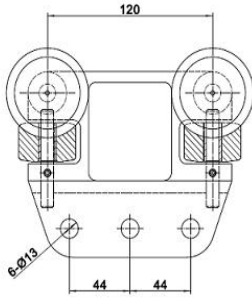

Chain Size	Dimensions(mm)										
	P	D1	D2	T	H	L	A	B	C	t	
8" Chain	103.1	57.0	58.6	4.5	19.1	38.0	50	25.4	60	4.0	

Chain Size	Dimensions(mm)									
	P	D	d1	d2	T	A	B	C	L	H
42032	203.2	45	12	8.5	4	76	32	163.2	106	30

Chain Size	Dimensions(mm)									
	P	D	d1	d2	T	A	B	L	H	
72032-1	203.2	37	10	10.5	4	77	30	78	25	
72032-2	203.2	47	14	10.5	5	77	45	99	30	

NOTE: Please consult with Camel Convey for requirements for not listed above.

Email:sales@camelconvey.com  
 www.camelconvey.com

Chain Size	Dimensions(mm)							
	P	W	d1	d2	T	H	b1	L
8" Driver Chain	50.8	203.2	28.6	7.9	4	24.1	15.5	39.5

Chain Size	Dimensions(mm)					
	P	W	d1	b1	H	A
7 Ton Driver Chain	50	200	22	19	30	57.5

NOTE: Please consult with Camel Convey for requirements for not listed above.

Email:sales@camelconvey.com  
www.camelconvey.com

Trolley Size	Trolley Dimensions					Type
	A	B	D	d	L	
4"	9.76"	7.64"	3.23"	0.65"	4.33"	A
	248mm	194mm	82mm	16.5mm	110mm	
4"	10.24"	7.87"	3.23"	0.67"	5.98"	B
	260mm	200mm	82mm	17mm	152mm	
6"	11.47"	10.29"	4.94"	0.98"	7.48"	B
	291.4mm	261.4mm	125.4mm	25mm	190mm	