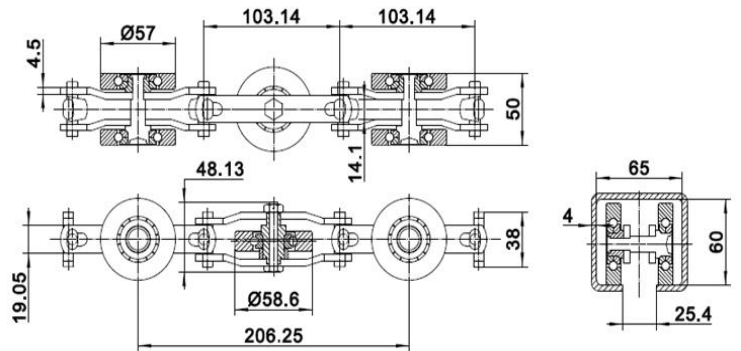

NOTE: Please consult with Camel Convey for requirements for not listed above.

Email: [sales@camelconvey.com](mailto:sales@camelconvey.com)  
[www.camelconvey.com](http://www.camelconvey.com)

Chain Size	Dimensions(mm)											
	P	W	D1	D2	H	T	L	A	B	C	d4	t
7 Ton	100	200	57	60	19.05	4.5	38	65.5	25	72	10.3	4.5

Chain Size	Dimensions(mm)										
	P	D1	D2	T	H	L	A	B	C	t	
8" Chain	103.1	57.0	58.6	4.5	19.1	38.0	50	25.4	60	4.0	

Chain Size	Dimensions(mm)									
	P	D	d1	d2	T	A	B	C	L	H
42032	203.2	45	12	8.5	4	76	32	163.2	106	30

Chain Size	Dimensions(mm)									
	P	D	d1	d2	T	A	B	L	H	
72032-1	203.2	37	10	10.5	4	77	30	78	25	
72032-2	203.2	47	14	10.5	5	77	45	99	30	

NOTE: Please consult with Camel Convey for requirements for not listed above.

Trolley Size	Trolley Dimensions							Type
	A	B	C	D	d	H	L	
4"	7.64"	4.84"	3.98"	3.23"	0.65"	7.87"	4.33"	A
	194mm	123mm	101mm	82mm	16.5mm	200mm	110mm	
4"	7.87"	4.88"	4.69"	3.23"	0.67"	8.62"	5.98"	B
	200mm	124mm	119mm	82mm	17mm	219mm	152mm	
6"	10.29"	6.75"	5.25"	4.94"	0.98"	9.54"	7.48"	B
	261.4mm	171.4mm	133.4mm	125.4mm	25mm	242.4mm	190mm	