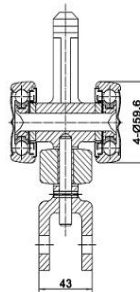

Email:sales@camelconvey.com  
 www.camelconvey.com

Chain Size	Dimensions(mm)							
	P	W	d1	d2	T	H	b1	L
8" Driver Chain	50.8	203.2	28.6	7.9	4	24.1	15.5	39.5

Chain Size	Dimensions(mm)					
	P	W	d1	b1	H	A
7 Ton Driver Chain	50	200	22	19	30	57.5

NOTE: Please consult with Camel Convey for requirements for not listed above.

Email:sales@camelconvey.com  
www.camelconvey.com

Trolley Size	Trolley Dimensions					Type
	A	B	D	d	L	
4"	9.76"	7.64"	3.23"	0.65"	4.33"	A
	248mm	194mm	82mm	16.5mm	110mm	
4"	10.24"	7.87"	3.23"	0.67"	5.98"	B
	260mm	200mm	82mm	17mm	152mm	
6"	11.47"	10.29"	4.94"	0.98"	7.48"	B
	291.4mm	261.4mm	125.4mm	25mm	190mm	

Trolley Size	Trolley Dimensions						Type
	A	B	C	D	d	L	
4"	7.87"	4.88"	4.69"	3.23"	0.67"	5.98"	A, B, C
	200mm	124mm	119mm	82mm	17mm	152mm	
6"	10.29"	6.75"	5.25"	4.94"	0.98"	7.48"	A, B, C
	261.4mm	171.4mm	133.4mm	125.4mm	25mm	190mm	

Trolley Size	Trolley Dimensions							Type
	A	B	C	D	d	H	L	
4"	7.64"	4.84"	3.98"	3.23"	0.65"	7.87"	4.33"	A
	194mm	123mm	101mm	82mm	16.5mm	200mm	110mm	
4"	7.87"	4.88"	4.69"	3.23"	0.67"	8.62"	5.98"	B
	200mm	124mm	119mm	82mm	17mm	219mm	152mm	
6"	10.29"	6.75"	5.25"	4.94"	0.98"	9.54"	7.48"	B
	261.4mm	171.4mm	133.4mm	125.4mm	25mm	242.4mm	190mm	