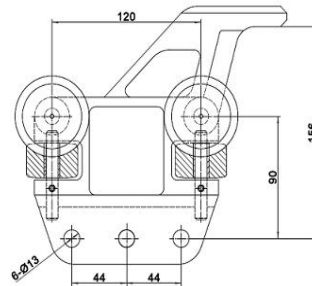

Chain Size	Dimensions(mm)									
	P	D	d1	d2	T	A	B	L	H	
72032-1	203.2	37	10	10.5	4	77	30	78	25	
72032-2	203.2	47	14	10.5	5	77	45	99	30	

NOTE: Please consult with Camel Convey for requirements for not listed above.

Email:sales@camelconvey.com  
 www.camelconvey.com

Chain Size	Dimensions(mm)							
	P	W	d1	d2	T	H	b1	L
8" Driver Chain	50.8	203.2	28.6	7.9	4	24.1	15.5	39.5

Chain Size	Dimensions(mm)					
	P	W	d1	b1	H	A
7 Ton Driver Chain	50	200	22	19	30	57.5

NOTE: Please consult with Camel Convey for requirements for not listed above.

Email:sales@camelconvey.com  
www.camelconvey.com

Trolley Size	Trolley Dimensions					Type
	A	B	D	d	L	
4"	9.76"	7.64"	3.23"	0.65"	4.33"	A
	248mm	194mm	82mm	16.5mm	110mm	
4"	10.24"	7.87"	3.23"	0.67"	5.98"	B
	260mm	200mm	82mm	17mm	152mm	
6"	11.47"	10.29"	4.94"	0.98"	7.48"	B
	291.4mm	261.4mm	125.4mm	25mm	190mm	

Trolley Size	Trolley Dimensions						Type
	A	B	C	D	d	L	
4"	7.87"	4.88"	4.69"	3.23"	0.67"	5.98"	A, B, C
	200mm	124mm	119mm	82mm	17mm	152mm	
6"	10.29"	6.75"	5.25"	4.94"	0.98"	7.48"	A, B, C
	261.4mm	171.4mm	133.4mm	125.4mm	25mm	190mm	