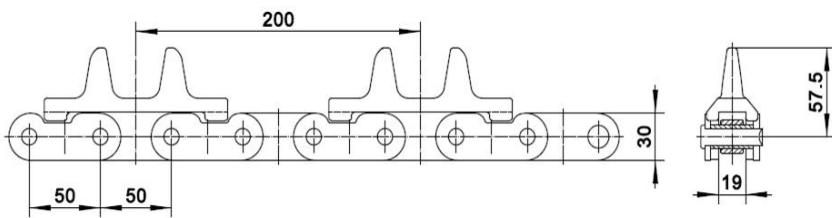

Chain Size	Dimensions(mm)					
	P	W	d1	b1	H	A
7 Ton Driver Chain	50	200	22	19	30	57.5

NOTE: Please consult with Camel Convey for requirements for not listed above.

Email:sales@camelconvey.com
www.camelconvey.com