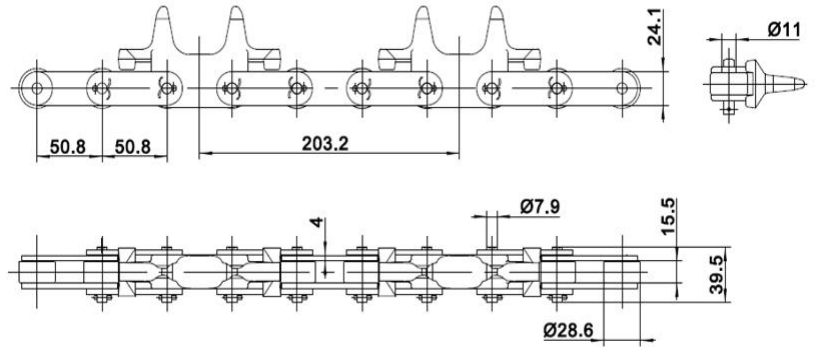

Chain Size	Dimensions(mm)							
	P	W	d1	d2	T	H	b1	L
8" Driver Chain	50.8	203.2	28.6	7.9	4	24.1	15.5	39.5