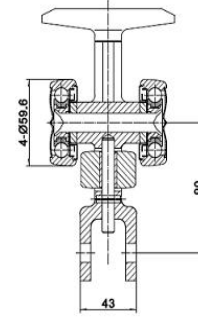

Chain Size	Dimensions(mm)									
	P	D	d1	d2	T	A	B	L	H	
72032-1	203.2	37	10	10.5	4	77	30	78	25	
72032-2	203.2	47	14	10.5	5	77	45	99	30	

NOTE: Please consult with Camel Convey for requirements for not listed above.

Email:sales@camelconvey.com  
 www.camelconvey.com

Chain Size	Dimensions(mm)							
	P	W	d1	d2	T	H	b1	L
8" Driver Chain	50.8	203.2	28.6	7.9	4	24.1	15.5	39.5

Chain Size	Dimensions(mm)					
	P	W	d1	b1	H	A
7 Ton Driver Chain	50	200	22	19	30	57.5

NOTE: Please consult with Camel Convey for requirements for not listed above.

Email:sales@camelconvey.com  
www.camelconvey.com

Trolley Size	Trolley Dimensions					Type
	A	B	D	d	L	
4"	9.76"	7.64"	3.23"	0.65"	4.33"	A
	248mm	194mm	82mm	16.5mm	110mm	
4"	10.24"	7.87"	3.23"	0.67"	5.98"	B
	260mm	200mm	82mm	17mm	152mm	
6"	11.47"	10.29"	4.94"	0.98"	7.48"	B
	291.4mm	261.4mm	125.4mm	25mm	190mm	

Trolley Size	Trolley Dimensions						Type
	A	B	C	D	d	L	
4"	7.87"	4.88"	4.69"	3.23"	0.67"	5.98"	A, B, C
	200mm	124mm	119mm	82mm	17mm	152mm	
6"	10.29"	6.75"	5.25"	4.94"	0.98"	7.48"	A, B, C
	261.4mm	171.4mm	133.4mm	125.4mm	25mm	190mm	