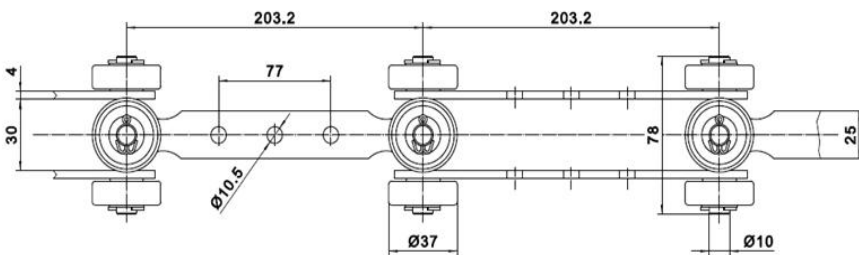

NOTE: Please consult with Camel Convey for requirements for not listed above.

Email: [sales@camelconvey.com](mailto:sales@camelconvey.com)  
[www.camelconvey.com](http://www.camelconvey.com)

Chain Size	Dimensions(mm)											
	P	W	D1	D2	H	T	L	A	B	C	d4	t
7 Ton	100	200	57	60	19.05	4.5	38	65.5	25	72	10.3	4.5

Chain Size	Dimensions(mm)										
	P	D1	D2	T	H	L	A	B	C	t	
8" Chain	103.1	57.0	58.6	4.5	19.1	38.0	50	25.4	60	4.0	

Chain Size	Dimensions(mm)									
	P	D	d1	d2	T	A	B	C	L	H
42032	203.2	45	12	8.5	4	76	32	163.2	106	30

Chain Size	Dimensions(mm)									
	P	D	d1	d2	T	A	B	L	H	
72032-1	203.2	37	10	10.5	4	77	30	78	25	
72032-2	203.2	47	14	10.5	5	77	45	99	30	

NOTE: Please consult with Camel Convey for requirements for not listed above.

Trolley Size	Trolley Dimensions						Type
	A	B	C	D	d	L	
4"	7.87"	4.88"	4.69"	3.23"	0.67"	5.98"	A, B, C
	200mm	124mm	119mm	82mm	17mm	152mm	
6"	10.29"	6.75"	5.25"	4.94"	0.98"	7.48"	A, B, C
	261.4mm	171.4mm	133.4mm	125.4mm	25mm	190mm	