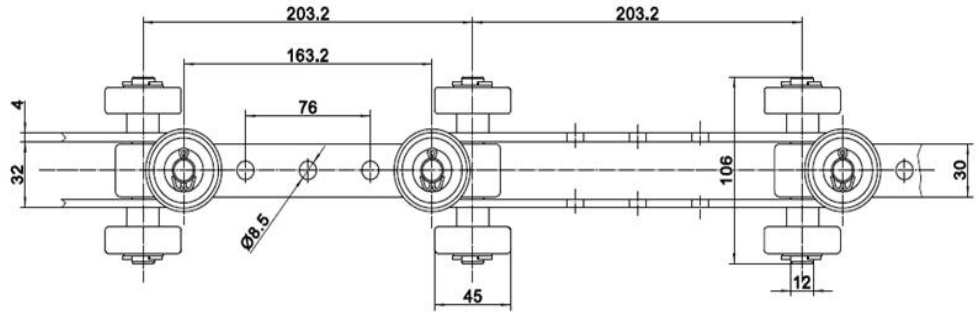

NOTE: Please consult with Camel Convey for requirements for not listed above.

Email: [sales@camelconvey.com](mailto:sales@camelconvey.com)  
[www.camelconvey.com](http://www.camelconvey.com)

Chain Size	Dimensions(mm)											
	P	W	D1	D2	H	T	L	A	B	C	d4	t
7 Ton	100	200	57	60	19.05	4.5	38	65.5	25	72	10.3	4.5

Chain Size	Dimensions(mm)										
	P	D1	D2	T	H	L	A	B	C	t	
8" Chain	103.1	57.0	58.6	4.5	19.1	38.0	50	25.4	60	4.0	

Chain Size	Dimensions(mm)									
	P	D	d1	d2	T	A	B	C	L	H
42032	203.2	45	12	8.5	4	76	32	163.2	106	30

Chain Size	Dimensions(mm)									
	P	D	d1	d2	T	A	B	L	H	
72032-1	203.2	37	10	10.5	4	77	30	78	25	
72032-2	203.2	47	14	10.5	5	77	45	99	30	

NOTE: Please consult with Camel Convey for requirements for not listed above.

Trolley Size	Trolley Dimensions						Type
	A	B	C	D	d	L	
4"	7.87"	4.88"	4.69"	3.23"	0.67"	5.98"	A, B, C
	200mm	124mm	119mm	82mm	17mm	152mm	
6"	10.29"	6.75"	5.25"	4.94"	0.98"	7.48"	A, B, C
	261.4mm	171.4mm	133.4mm	125.4mm	25mm	190mm	