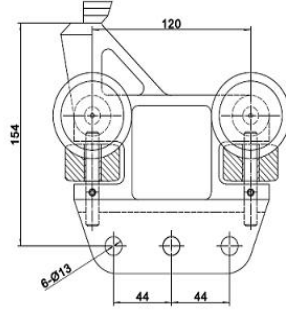

Chain Size	Dimensions(mm)										
	P	D1	D2	T	H	L	A	B	C	t	
8" Chain	103.1	57.0	58.6	4.5	19.1	38.0	50	25.4	60	4.0	

Chain Size	Dimensions(mm)									
	P	D	d1	d2	T	A	B	C	L	H
42032	203.2	45	12	8.5	4	76	32	163.2	106	30

Chain Size	Dimensions(mm)									
	P	D	d1	d2	T	A	B	L	H	
72032-1	203.2	37	10	10.5	4	77	30	78	25	
72032-2	203.2	47	14	10.5	5	77	45	99	30	

NOTE: Please consult with Camel Convey for requirements for not listed above.

Email:sales@camelconvey.com  
 www.camelconvey.com

Chain Size	Dimensions(mm)							
	P	W	d1	d2	T	H	b1	L
8" Driver Chain	50.8	203.2	28.6	7.9	4	24.1	15.5	39.5

Chain Size	Dimensions(mm)					
	P	W	d1	b1	H	A
7 Ton Driver Chain	50	200	22	19	30	57.5

NOTE: Please consult with Camel Convey for requirements for not listed above.

Email:sales@camelconvey.com  
www.camelconvey.com

Trolley Size	Trolley Dimensions					Type
	A	B	D	d	L	
4"	9.76"	7.64"	3.23"	0.65"	4.33"	A
	248mm	194mm	82mm	16.5mm	110mm	
4"	10.24"	7.87"	3.23"	0.67"	5.98"	B
	260mm	200mm	82mm	17mm	152mm	
6"	11.47"	10.29"	4.94"	0.98"	7.48"	B
	291.4mm	261.4mm	125.4mm	25mm	190mm	