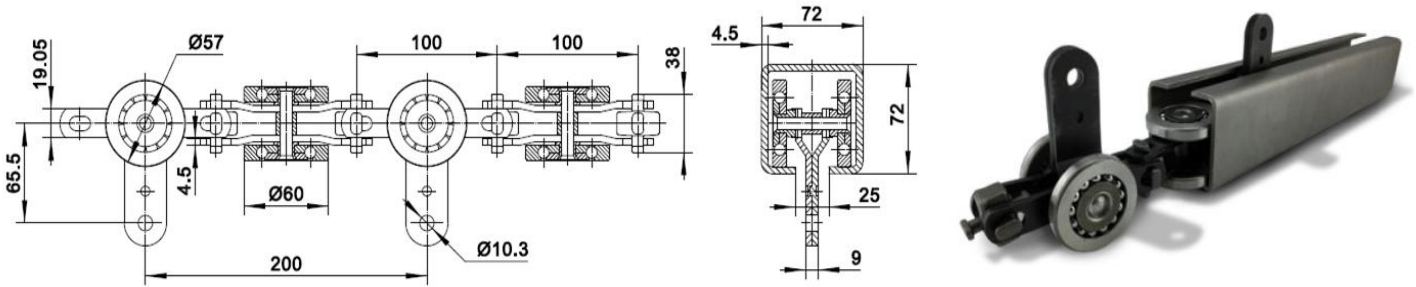

NOTE: Please consult with Camel Convey for requirements for not listed above.

Email: [sales@camelconvey.com](mailto:sales@camelconvey.com)  
[www.camelconvey.com](http://www.camelconvey.com)

Chain Size	Dimensions(mm)											
	P	W	D1	D2	H	T	L	A	B	C	d4	t
7 Ton	100	200	57	60	19.05	4.5	38	65.5	25	72	10.3	4.5

Chain Size	Dimensions(mm)										
	P	D1	D2	T	H	L	A	B	C	t	
8" Chain	103.1	57.0	58.6	4.5	19.1	38.0	50	25.4	60	4.0	

Chain Size	Dimensions(mm)									
	P	D	d1	d2	T	A	B	C	L	H
42032	203.2	45	12	8.5	4	76	32	163.2	106	30

Chain Size	Dimensions(mm)									
	P	D	d1	d2	T	A	B	L	H	
72032-1	203.2	37	10	10.5	4	77	30	78	25	
72032-2	203.2	47	14	10.5	5	77	45	99	30	

NOTE: Please consult with Camel Convey for requirements for not listed above.