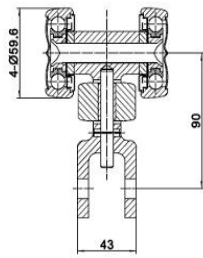

Chain Size	Dimensions(mm)									
	P	D	d1	d2	T	A	B	L	H	
72032-1	203.2	37	10	10.5	4	77	30	78	25	
72032-2	203.2	47	14	10.5	5	77	45	99	30	

NOTE: Please consult with Camel Convey for requirements for not listed above.

Email:sales@camelconvey.com  
 www.camelconvey.com

Chain Size	Dimensions(mm)							
	P	W	d1	d2	T	H	b1	L
8" Driver Chain	50.8	203.2	28.6	7.9	4	24.1	15.5	39.5

Chain Size	Dimensions(mm)					
	P	W	d1	b1	H	A
7 Ton Driver Chain	50	200	22	19	30	57.5

NOTE: Please consult with Camel Convey for requirements for not listed above.

Email:sales@camelconvey.com  
www.camelconvey.com

Trolley Size	Trolley Dimensions					Type
	A	B	D	d	L	
4"	9.76"	7.64"	3.23"	0.65"	4.33"	A
	248mm	194mm	82mm	16.5mm	110mm	
4"	10.24"	7.87"	3.23"	0.67"	5.98"	B
	260mm	200mm	82mm	17mm	152mm	
6"	11.47"	10.29"	4.94"	0.98"	7.48"	B
	291.4mm	261.4mm	125.4mm	25mm	190mm	

Trolley Size	Trolley Dimensions						Type
	A	B	C	D	d	L	
4"	7.87"	4.88"	4.69"	3.23"	0.67"	5.98"	A, B, C
	200mm	124mm	119mm	82mm	17mm	152mm	
6"	10.29"	6.75"	5.25"	4.94"	0.98"	7.48"	A, B, C
	261.4mm	171.4mm	133.4mm	125.4mm	25mm	190mm	