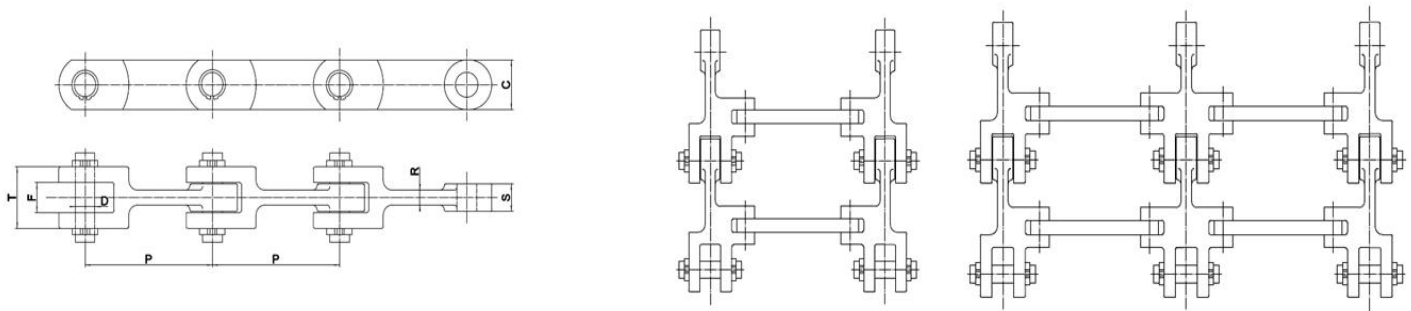

NOTE: Please consult with Camel Convey for requirements for not listed above.

Email: sales@camelconvey.com
www.camelconvey.com

Single Link

Double Link

Triple Link

Chain NO.	Pitch	Pin Diameter	Other Dimensions					Ultimate Tensile Strength	
	P	D	C	T	F	R	S	Q (20MnCr5)	Q (42CrMo4)
10160	4"	0.55"	1.42"	0.94"	0.39"	0.235"	0.35"	24700lbs	47200lbs
	101.6mm	14mm	36mm	24mm	10mm	6mm	9mm	110KN	210KN
10160R	4"	0.55"	1.42"	1.18"	0.53"	0.315"	0.51"	40500lbs	74200lbs
	101.6mm	14mm	36mm	30mm	13.5mm	8mm	13mm	180KN	330KN
12514	4.92"	0.63"	1.42"	1.18"	0.63"	0.39"	0.59"	36600lbs	65200lbs
	125mm	16mm	36mm	30mm	16mm	10mm	15mm	163KN	290KN
14218	5.59"	0.98"	1.97"	1.65"	0.81"	0.47"	0.75"	65200lbs	123700lbs
	142mm	25mm	50mm	42mm	20.5mm	12mm	19mm	290KN	550KN
14226	5.59"	0.98"	1.97"	2.44"	1.18"	0.63"	1.12"	99000lbs	177700lbs
	142mm	25mm	50mm	62mm	30mm	16mm	28.5mm	440KN	790KN
16025	6.30"	0.98"	1.97"	1.97"	1.63"	0.55"	0.98"	83200lbs	147300lbs
	160mm	25mm	50mm	50mm	27mm	14mm	25mm	370KN	655KN
20028	7.87"	1.18"	2.36"	2.60"	1.22"	0.79"	1.18"	112500lbs	202500lbs
	200mm	30mm	60mm	66mm	31mm	20mm	30mm	500KN	900KN